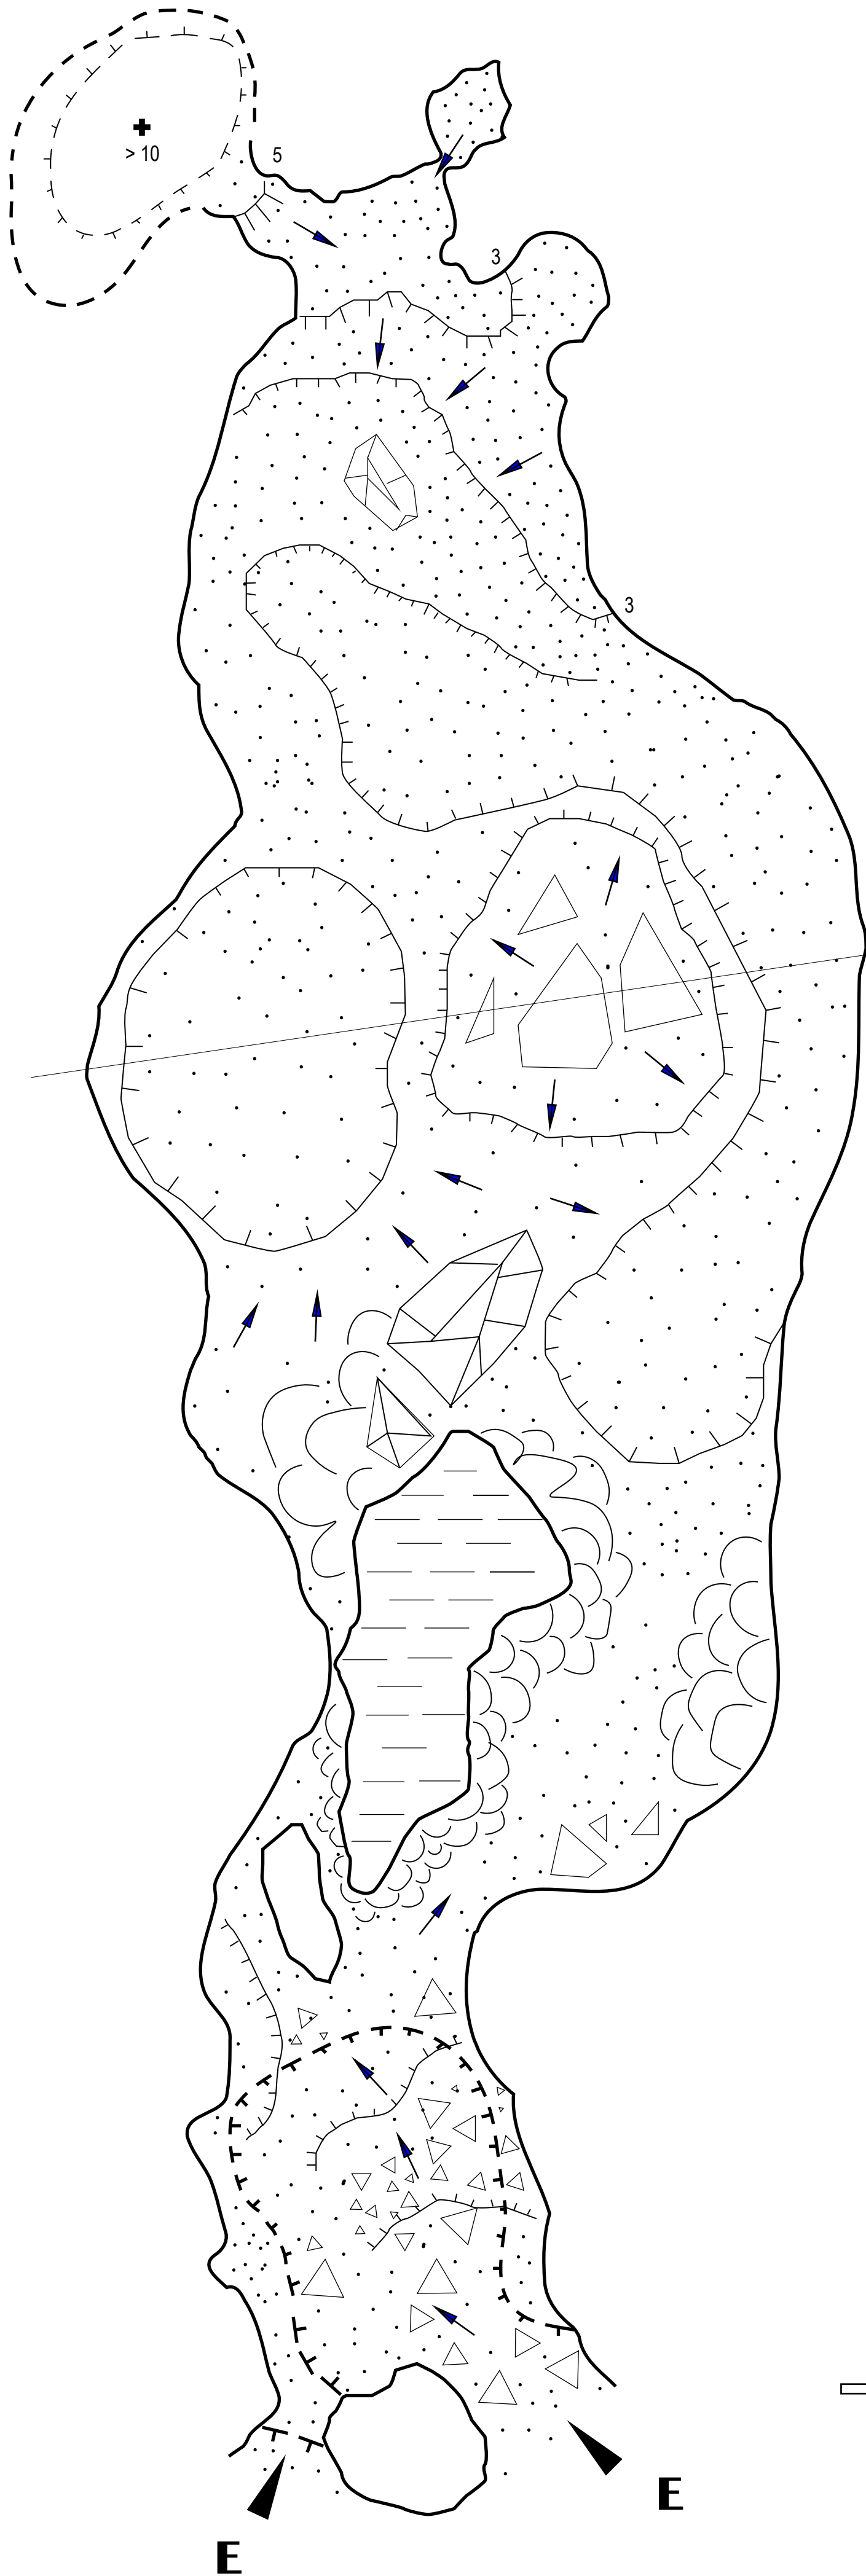

**Tham Thung Yai**  
Tham Singkhon sub-district,  
Khiri Rat Nikhom district  
Surat Thani province, Thailand

N 9,03907°; E 99,04062°  
length 150 m.

Surveyed 19 Jan 2020 by Thailand  
International Caving Expedition 2020

Drawing: Irina Ermakova

**30 m**