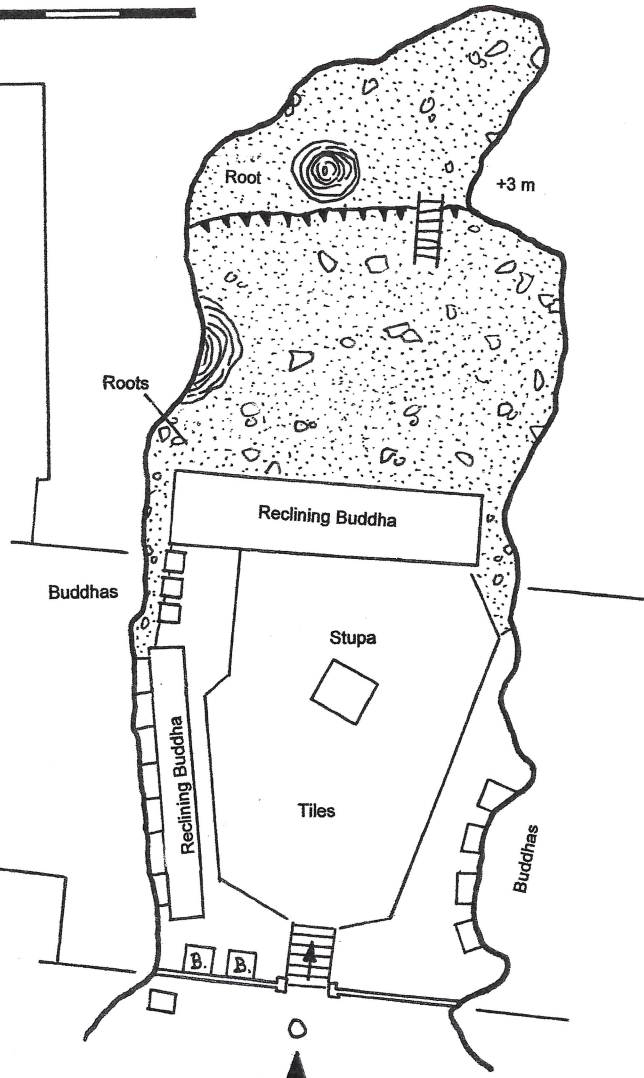

10 m

THAM KHAO PRA NIM

Khao Pra Nim Mountain,
Tha Thong Mai sub-district,
Kanchanadit district,
Surat Thani province, Thailand
N 9,24172; E 99,51041

Length: 35 m

Surveyed 12 Jan 2020 by Thailand
International Caving Expedition 2020
to grade UISv1 4-3-B

Drawing: M. Laumanns
B. = Buddha

Profile