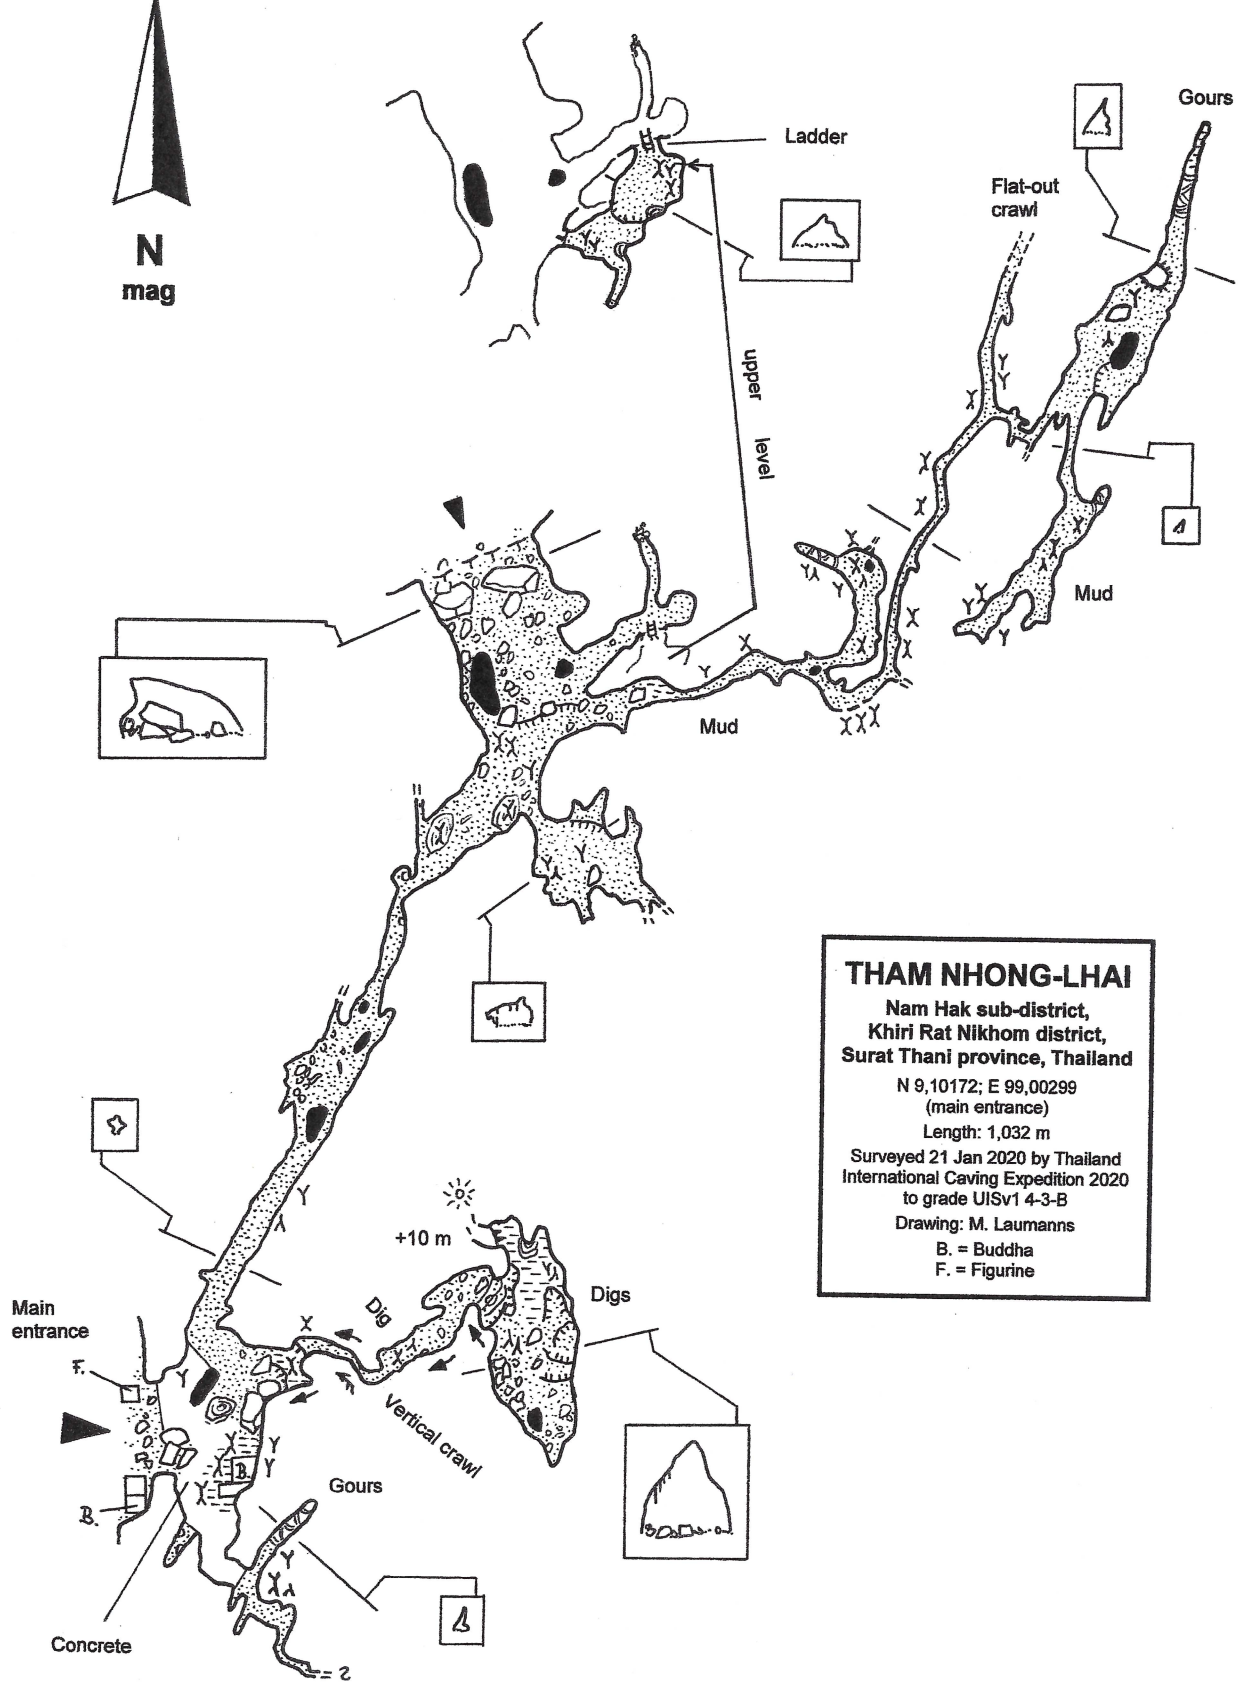

N
mag

THAM NHONG-LHAI
 Nam Hak sub-district,
 Khiri Rat Nikhom district,
 Surat Thani province, Thailand
 N 9,10172; E 99,00299
 (main entrance)
 Length: 1,032 m
 Surveyed 21 Jan 2020 by Thailand
 International Caving Expedition 2020
 to grade UISv1 4-3-B
 Drawing: M. Laumanns
 B. = Buddha
 F. = Figurine

100 m